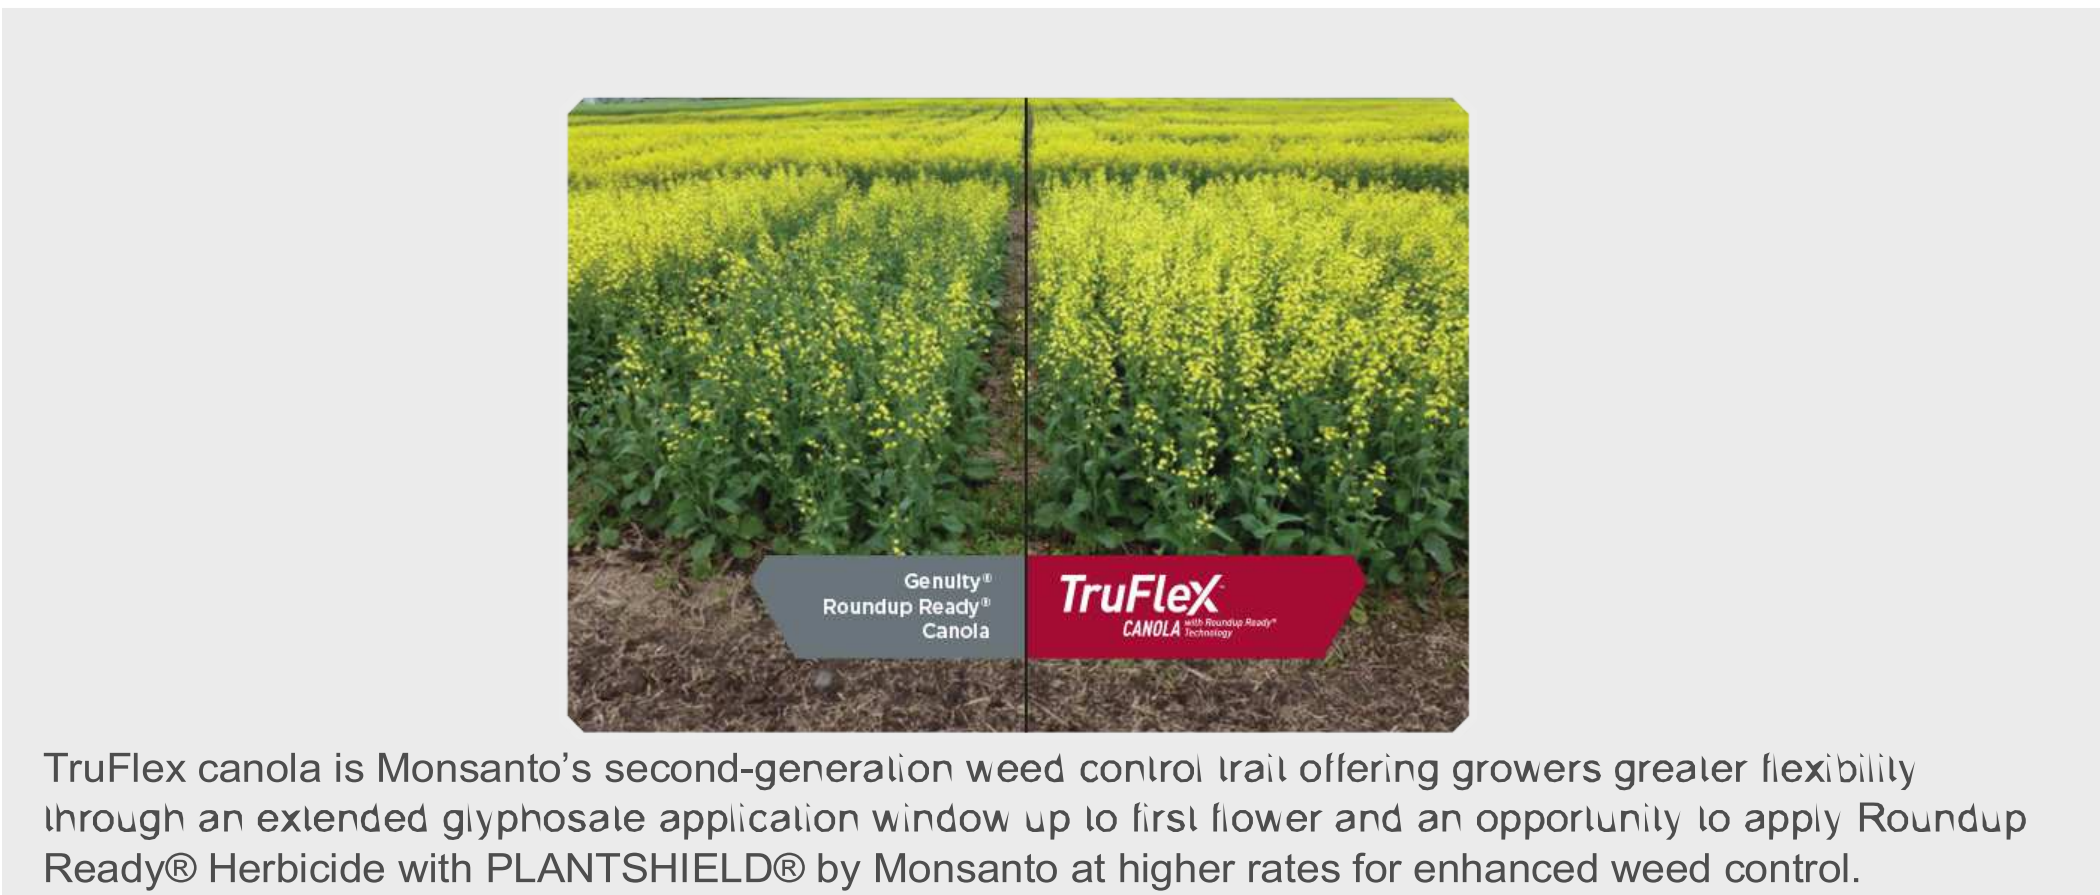

- TruFlex Variety
- Attractively Priced
- Consistent Performance
- Plans include adding additional spring varieties with additional traits.

StarFlex

TruFlex™ canola with Roundup Ready® Technology

- Excellent and uniform emergence. Strong seedling vigor allows for fast canopy.
- 1-2 days later in maturity than L233P. Plant height similar to slightly shorter than L233P.
- Multiple sources of genetic blackleg resistance.
- Very Good Shatter Tolerance. Direct Harvest Option
- Higher yield potential with advances in trait technology
- TruFlex allows greater flexibility for control of hard-to-kill weeds
- **WHAT IS TRUFLEX® CANOLA WITH ROUNDUP READY® TECHNOLOGY?**

ALWAYS READ AND FOLLOW PESTICIDE LABEL DIRECTIONS. TruFlex™ canola with Roundup Ready® Technology is a commercially approved product. Roundup Ready® technology contains genes that confer tolerance to glyphosate, an active ingredient in Roundup® brand agricultural herbicides. Agricultural herbicides containing glyphosate will kill crops that are not tolerant to glyphosate. Roundup®, Roundup Ready® and TruFlex™ are trademarks of Monsanto Technology LLC.